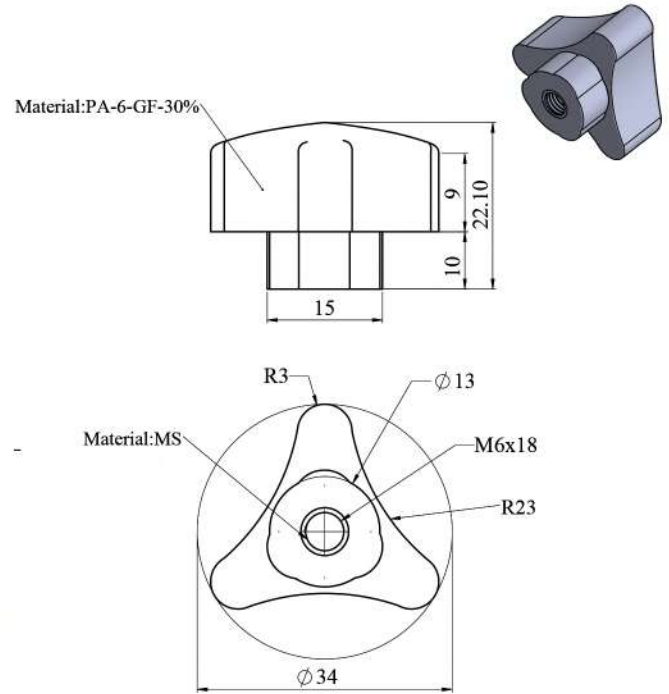

FURNITURE ACCESSORIES

Knob Insert Nut (Three Corners)