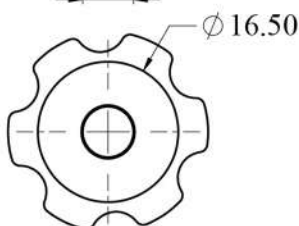

# FURNITURE ACCESSORIES

**Knob Plastic Black ( M8 \* 35 )**

	M
M8	35
M8	45

**Knob Plastic Black (M6 15 TO 50 MM)**