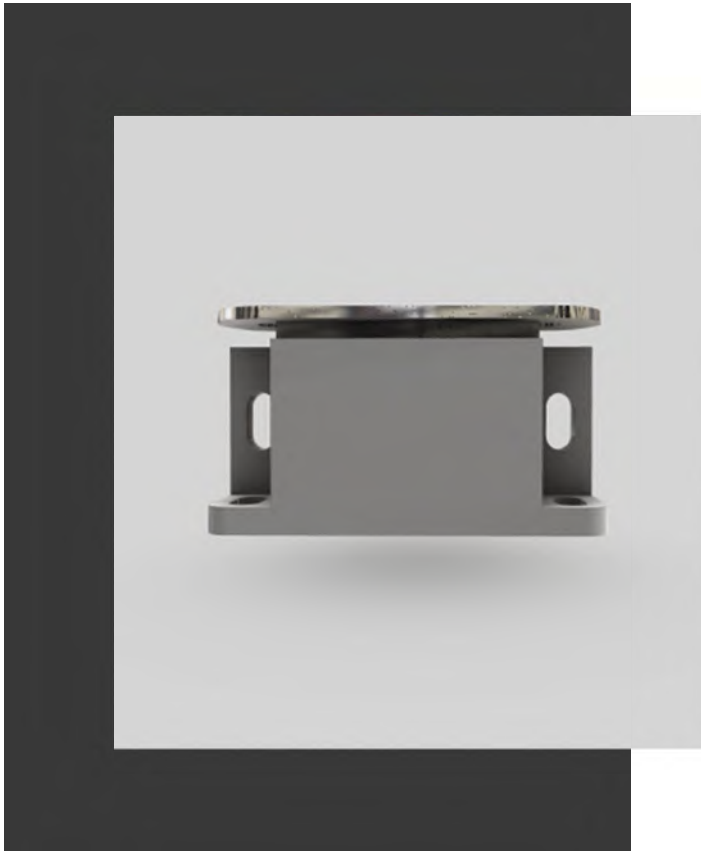

FURNITURE ACCESSORIES

Door Catcher