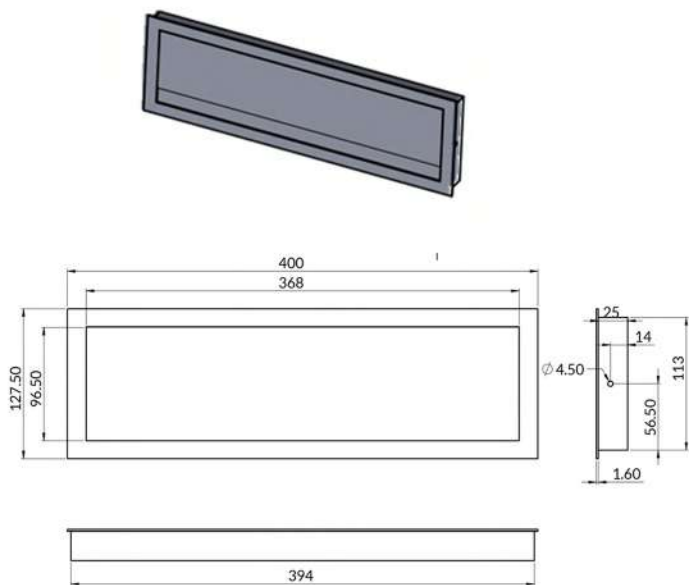

FURNITURE ACCESSORIES

Door Catcher

Flip Up Box