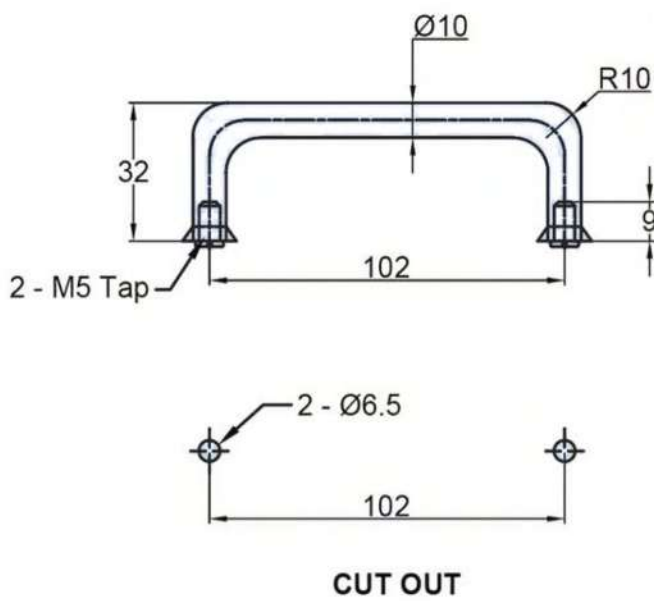

FURNITURE ACCESSORIES

OA - 35