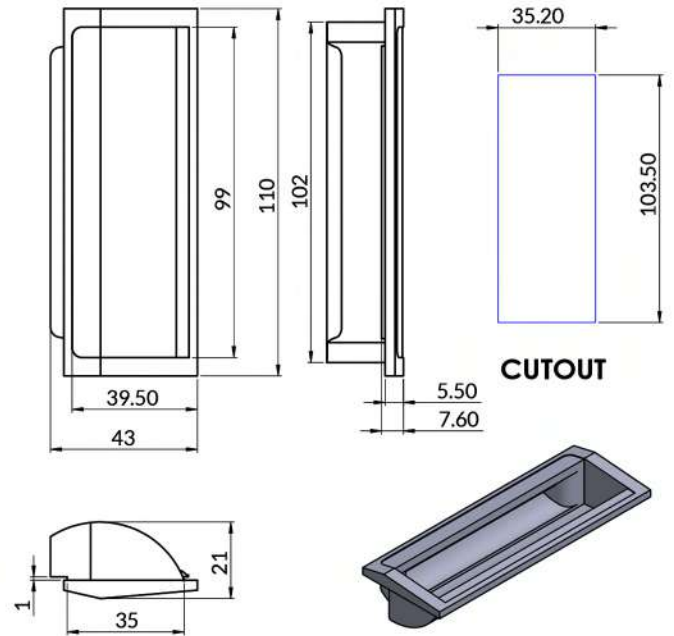

Bracket Adjustable F Type