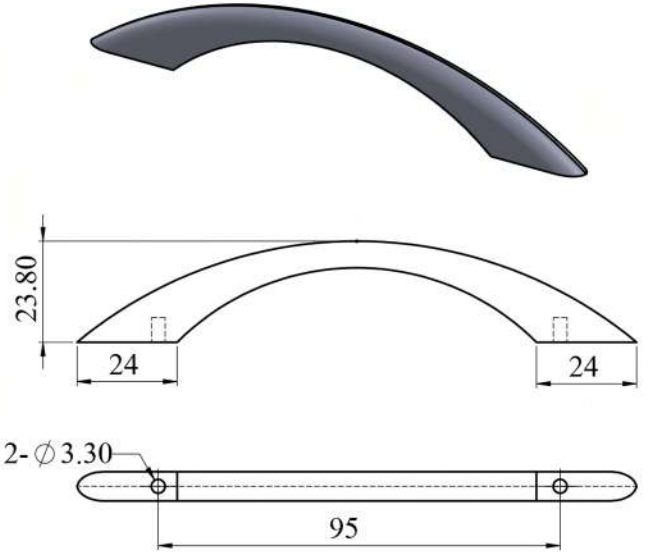

FURNITURE ACCESSORIES

D-Type Furniture Handle