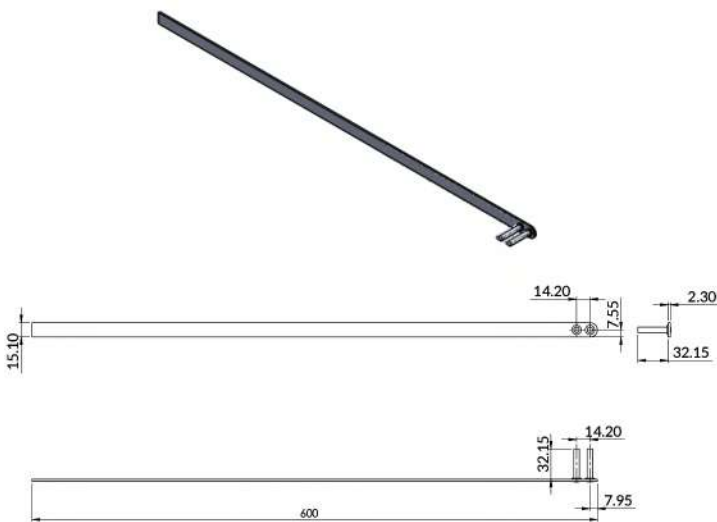

FURNITURE ACCESSORIES

Bracket Adjustable F Type