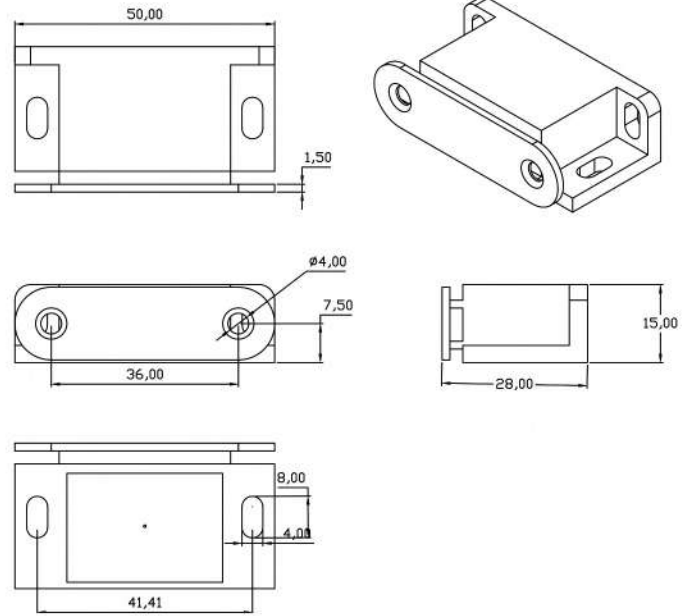

FURNITURE ACCESSORIES

Door Catcher