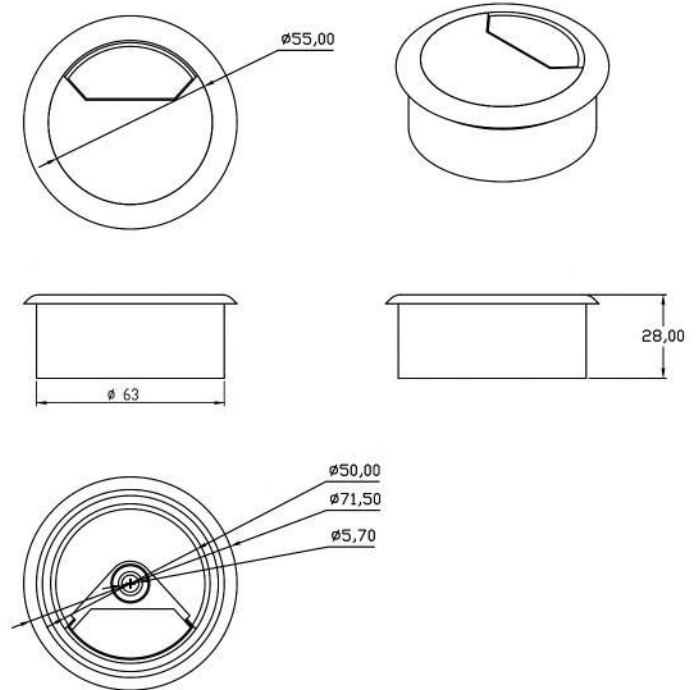

FCM - 63 (Black / White / Grey)