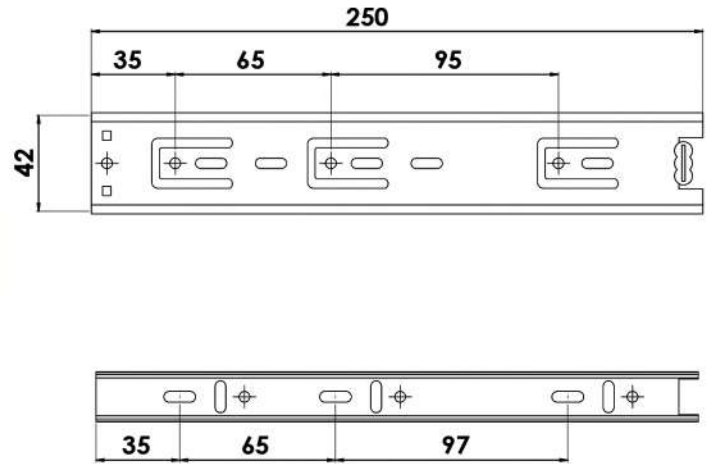

FURNITURE ACCESSORIES

Telescopic Slider 10"