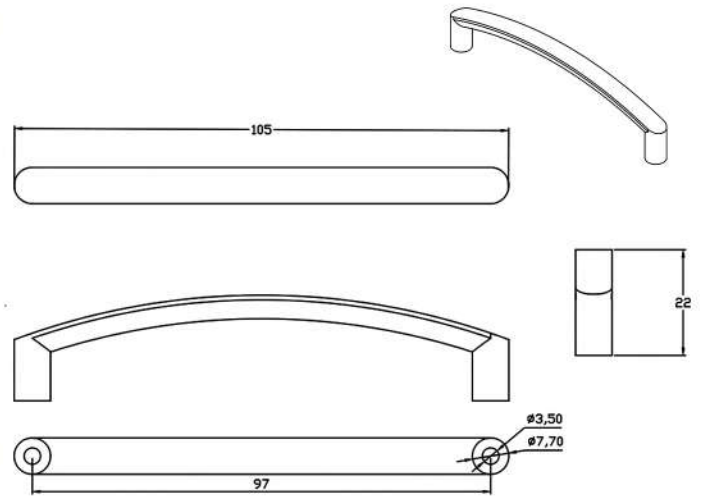

FURNITURE ACCESSORIES

D - Type Cabinet Handle