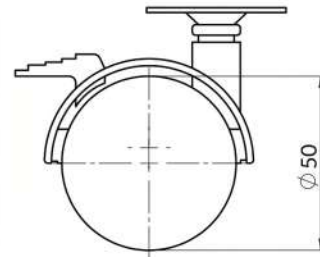

FURNITURE ACCESSORIES

Furniture Wheel With Lock

With Brake