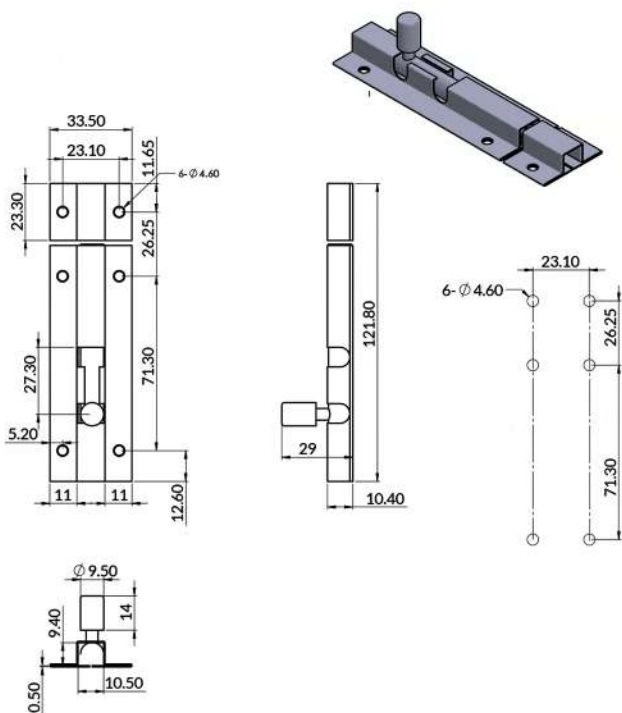

FURNITURE ACCESSORIES

Bottom Mount Slider

Tower Bolt