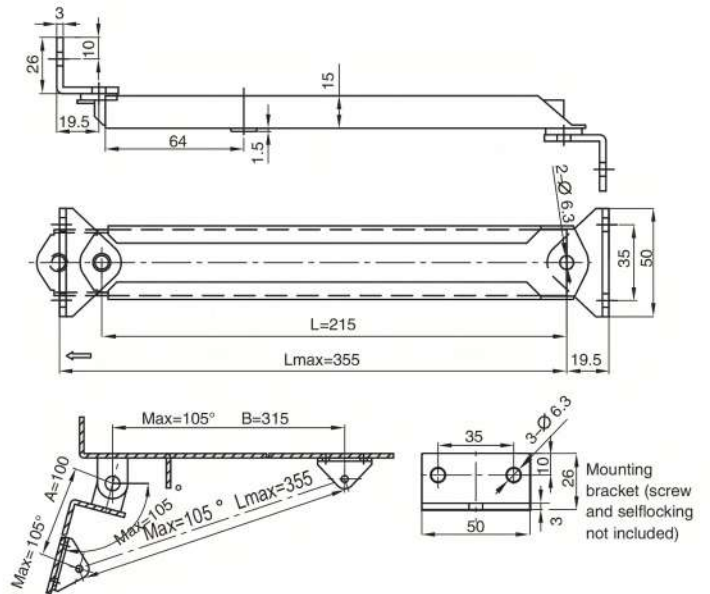

FURNITURE ACCESSORIES

OA - 16A (Door Stay)