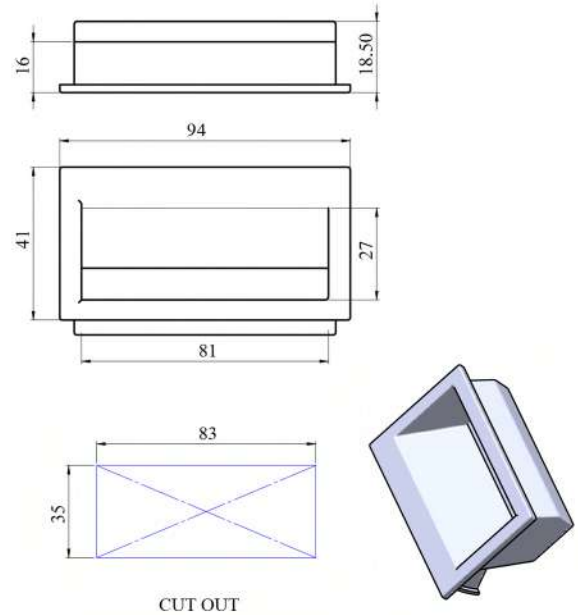

FURNITURE ACCESSORIES

OA - 03

- Available sizes 3 / 4 inches

SS Pocket Handle