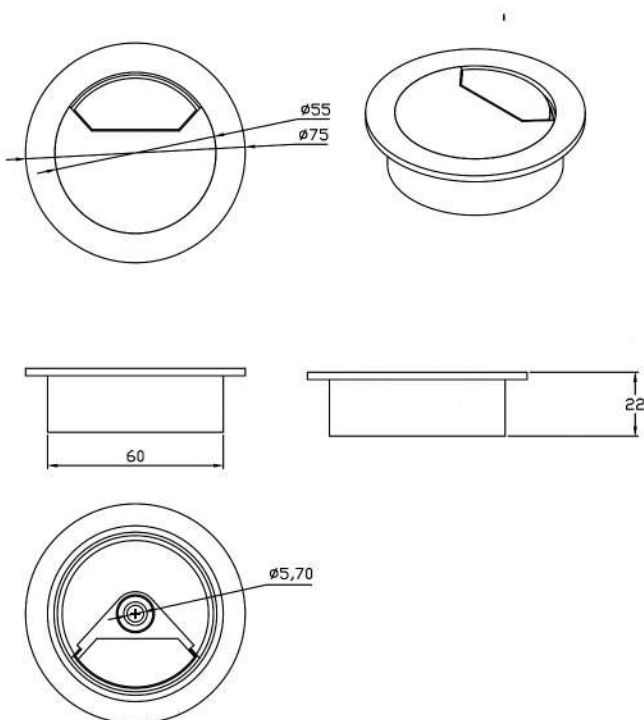

FCM - 60 (White / Grey / Black)