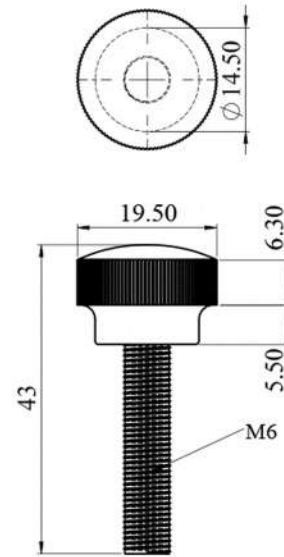

FURNITURE ACCESSORIES

Knob Knurling