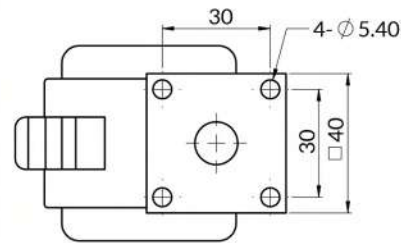

FURNITURE ACCESSORIES

Furniture Wheel With Lock

Furniture Wheel Without Lock