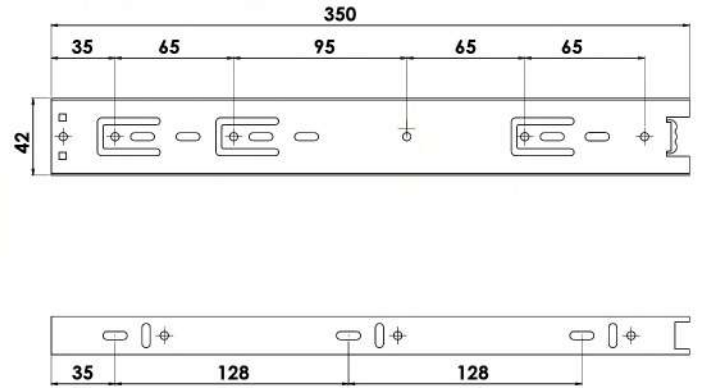

FURNITURE ACCESSORIES

Telescopic Slider 14"