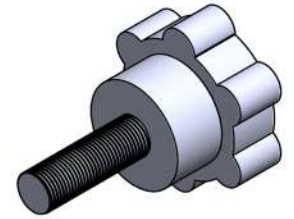

FURNITURE ACCESSORIES

Leveling Base Nylon White