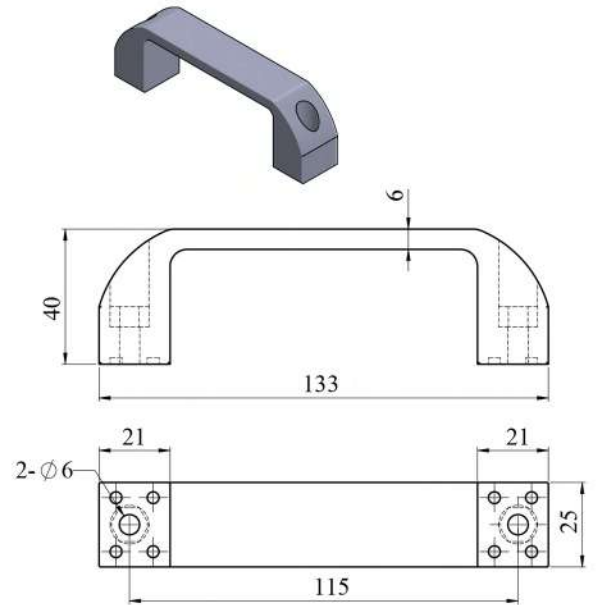

FURNITURE ACCESSORIES

OA - 04